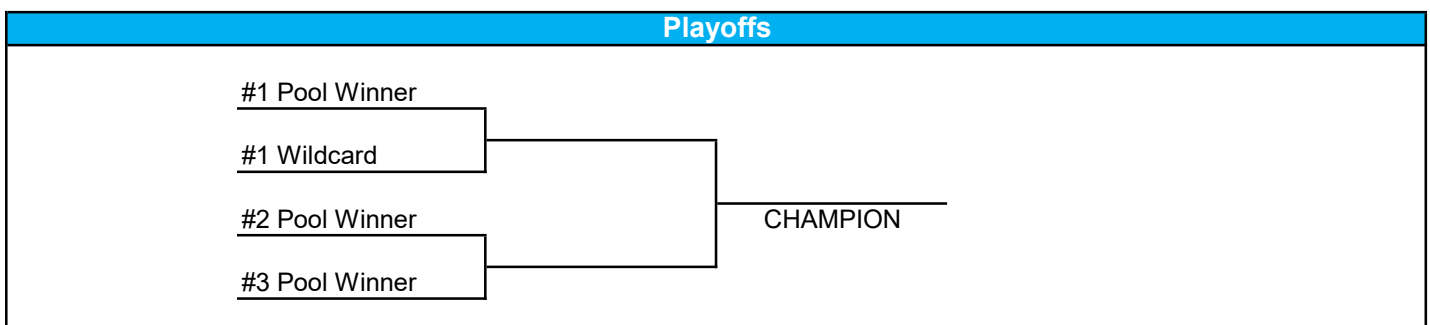

California District 42 Minors Division

POOL A					
Team #	Team	W	L	Runs Allowed	Ratio
1	CVN				
2	Southwest				
3	Park View				

POOL B					
Team #	Team	W	L	Runs Allowed	Ratio
1	Southbay				
2	Imperial Beach				
3	Sweetwater				

POOL C					
Team #	Team	W	L	Runs Allowed	Ratio
1	Eastlake				
2	CVA				
3	Luckie Waller				

The winner of each pool advances to the semifinals along with the team with the best record/runs allowed from the remaining six teams

Schedule					
Date & Time	Game Site	League 1	Score	League 2	Score
6/13 9:00 AM	Southwest	CVN		Southwest	
6/13 12:00 PM	Southbay	Southbay		Imperial Beach	
6/13 3:00 PM	Eastlake	Eastlake		CVA	
6/14 9:00 AM	Eastlake	Eastlake		Luckie Waller	
6/14 12:00 PM	Southbay	Southbay		Sweetwater Valley	
6/14 3:00 PM	Southbay	CVN		Park View	
6/16 5:00 PM	CVA	CVA		Luckie Waller	
6/17 5:00 PM	Sweetwater Valley	Imperial Beach		Sweetwater Valley	
6/17 5:00 PM	Sweetwater Valley	Southwest		Park View	
6/20 9:00 AM	Imperial Beach	TBD		TBD	
6/20 12:00 PM	Imperial Beach	TBD		TBD	
6/22 6:00 PM	Imperial Beach	TBD		TBD